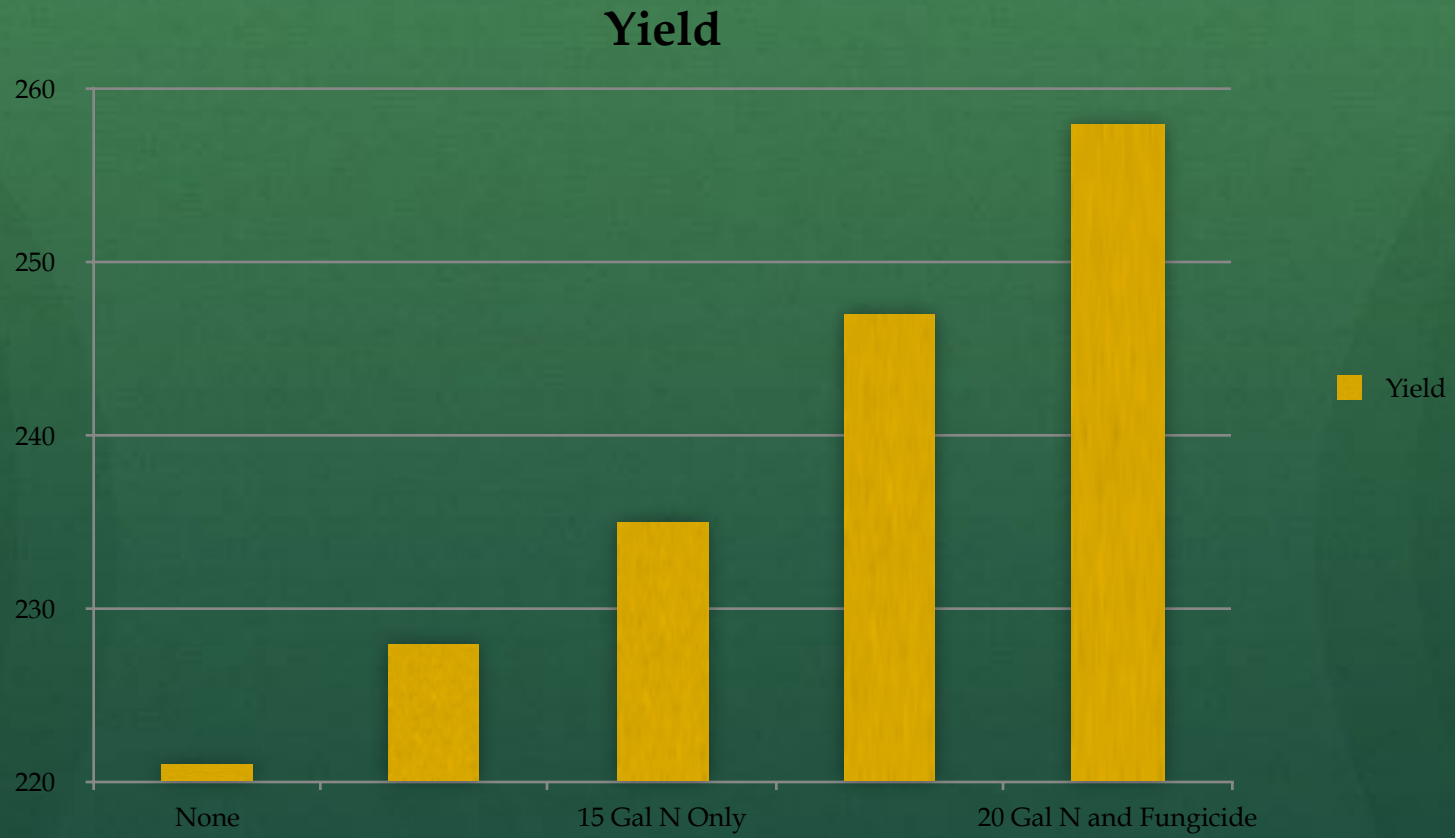

The background features a stylized landscape. The top portion consists of several overlapping, semi-transparent green triangles of varying shades, creating a mountain range effect. Below this, a wide, textured band of bright yellow and orange represents a field or a sunset sky. The bottom edge of the image is a dark, irregular silhouette, possibly representing a foreground or a shadow.

Armstrong Corn 2016 Yield

15 Gal N and Fungicide

15 Gal N Only

Fungicide Only

None

20 Gal N and Fungicide

Late Season N and Fungicide

Late Season N and Fungicide

Twin 20" Corn

Population 2016

Twin 20's

Population 2016

20 Inch Rows

Intercropping

My Winter Wheat 11/22

Goal - Picture from Twitter