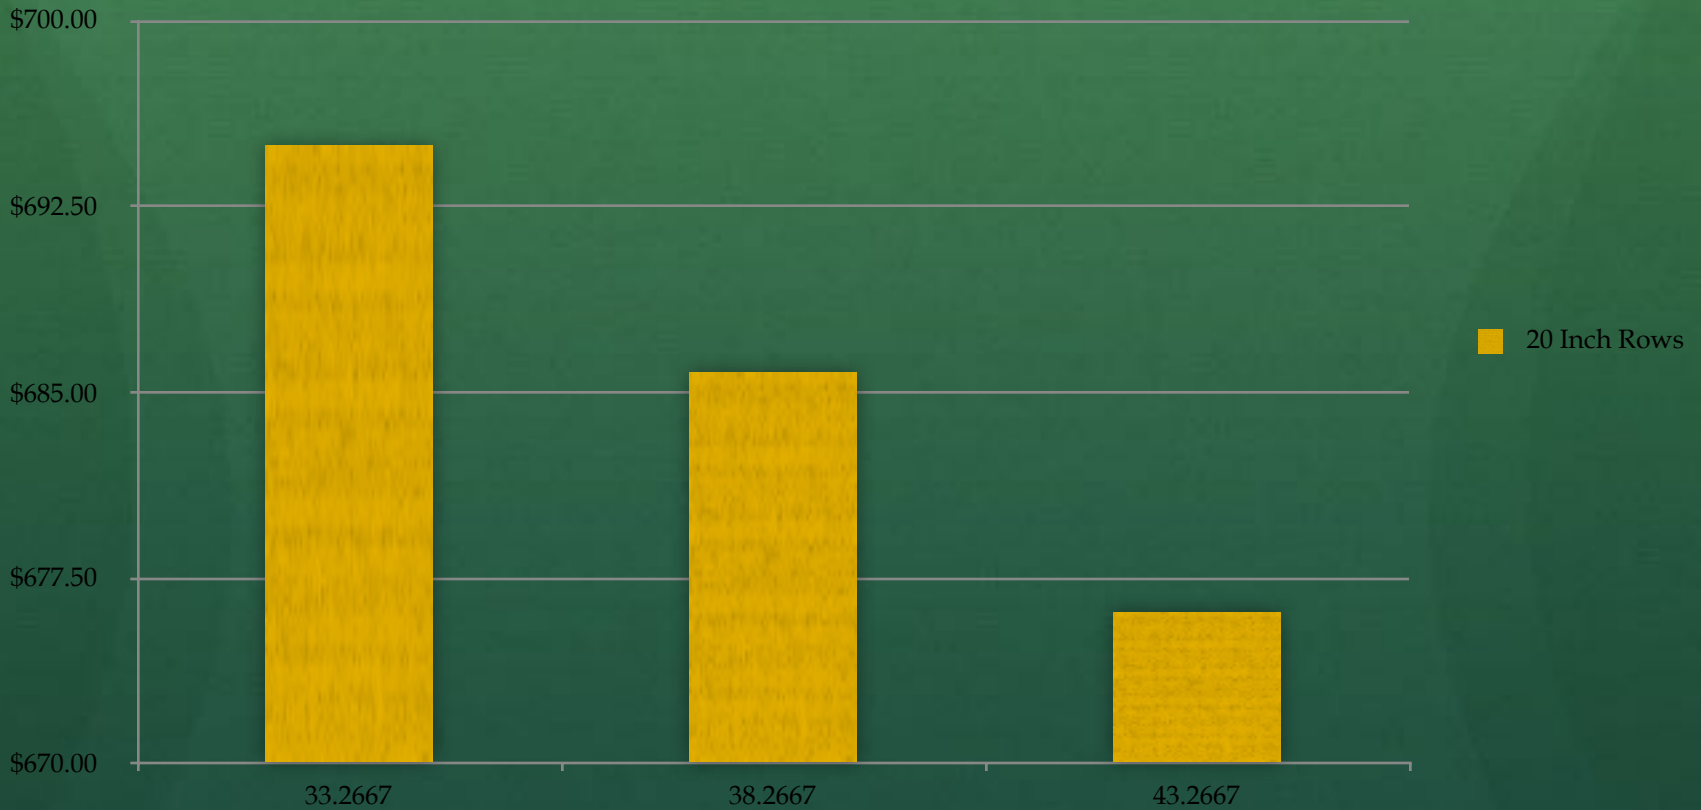

Twin 20" Corn

Population 2016

Twin 20's

Population 2016

20 Inch Rows

Intercropping

My Winter Wheat 11/22

Goal - Picture from Twitter