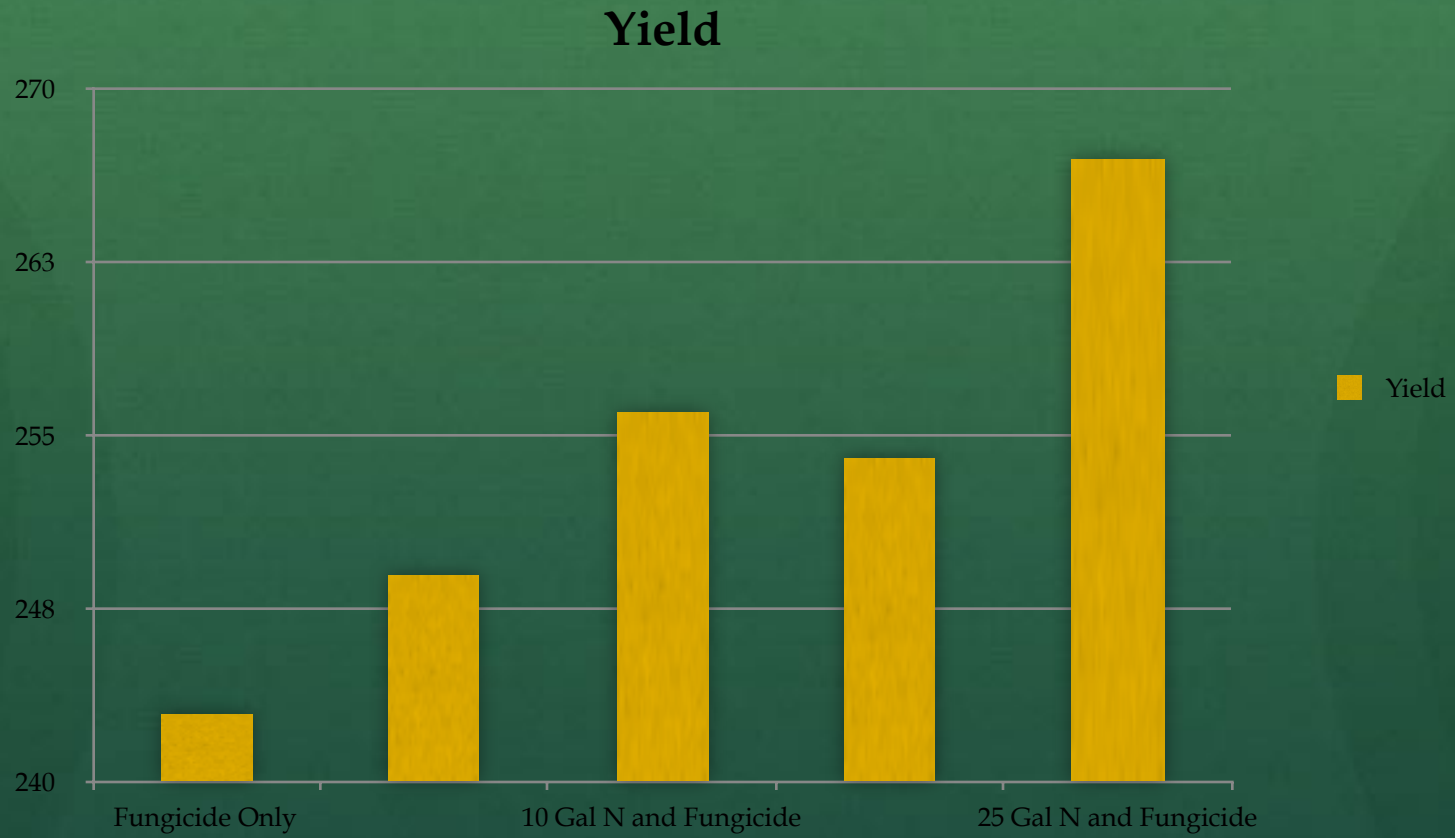

The background features a stylized landscape. The top portion consists of several overlapping, semi-transparent green triangles of varying shades, creating a mountain range effect. Below this, a wide, textured band of bright yellow and orange represents a field or a sunset sky. The bottom edge of the image is a dark, irregular silhouette, possibly representing a foreground or a shadow.

Armstrong Corn 2016 Yield

15 Gal N and Fungicide

15 Gal N Only

Fungicide Only

None

20 Gal N and Fungicide

Late Season N and Fungicide

Late Season N and Fungicide

Twin 20" Corn

Population 2016

Twin 20's

Population 2016

20 Inch Rows

Intercropping

My Winter Wheat 11/22

Goal - Picture from Twitter