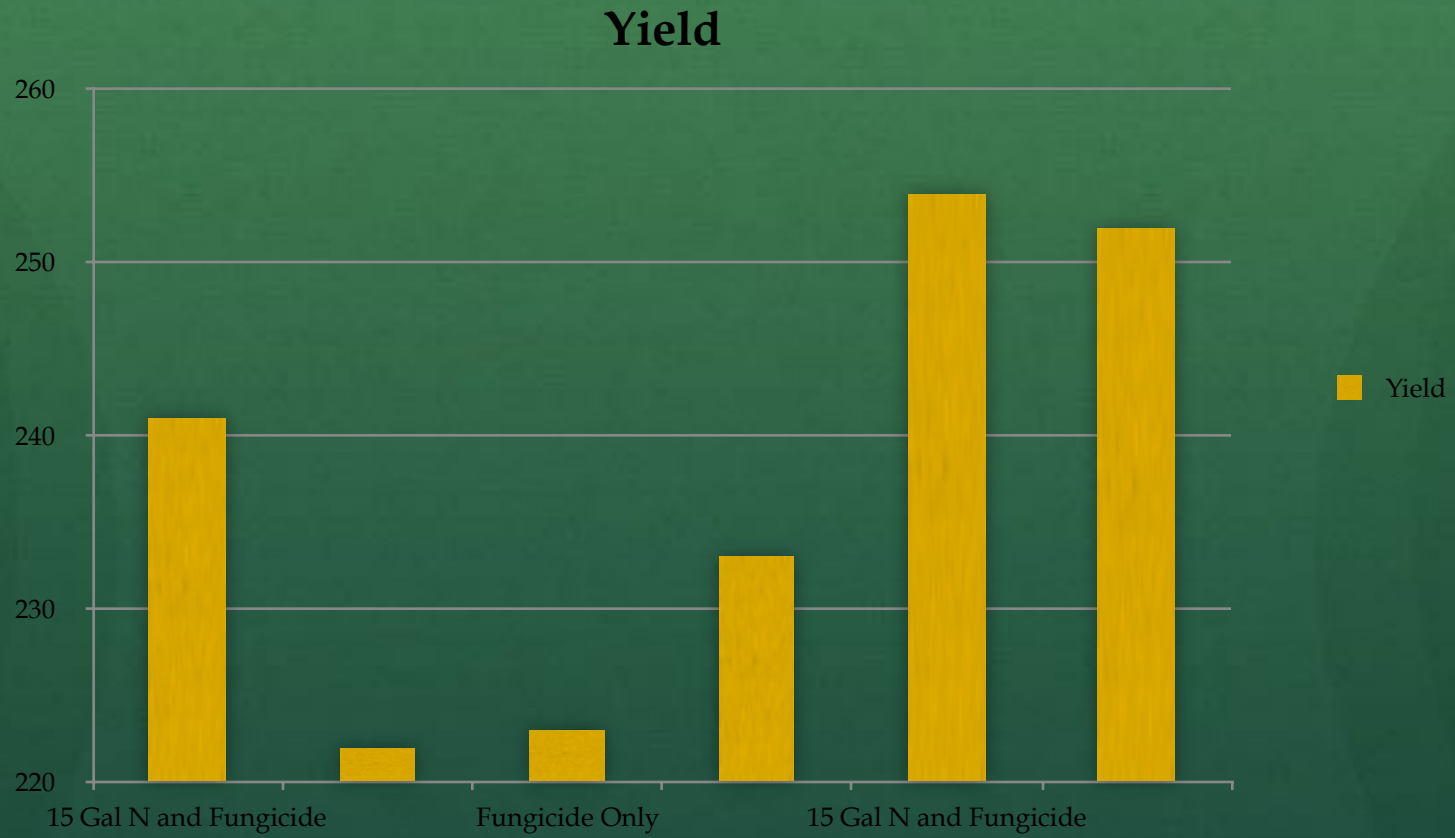

The background features a stylized landscape. The top portion consists of several overlapping, semi-transparent green triangles of varying shades, creating a mountain range effect. Below this, a wide, textured band of bright yellow and orange represents a field or a sunset sky. The bottom edge of the image is a dark, irregular silhouette, possibly representing a foreground or a shadow.

Frontier Family Farms

Cole Pestorious

Hagie Sprayer

N 122 VA drop + 0T-8V drop

Ydrop V8-10 + Ydrop VT 121 N

Ydrop V8-10 + Ydrop VT 171 N

BR 171 N

Late Season N and Fungicide

Armstrong Corn 2016 Yield

15 Gal N and Fungicide

15 Gal N Only

Fungicide Only

None

20 Gal N and Fungicide

Late Season N and Fungicide

Late Season N and Fungicide

Twin 20" Corn

Population 2016

Twin 20's

Population 2016

20 Inch Rows

Intercropping

My Winter Wheat 11/22

Goal - Picture from Twitter