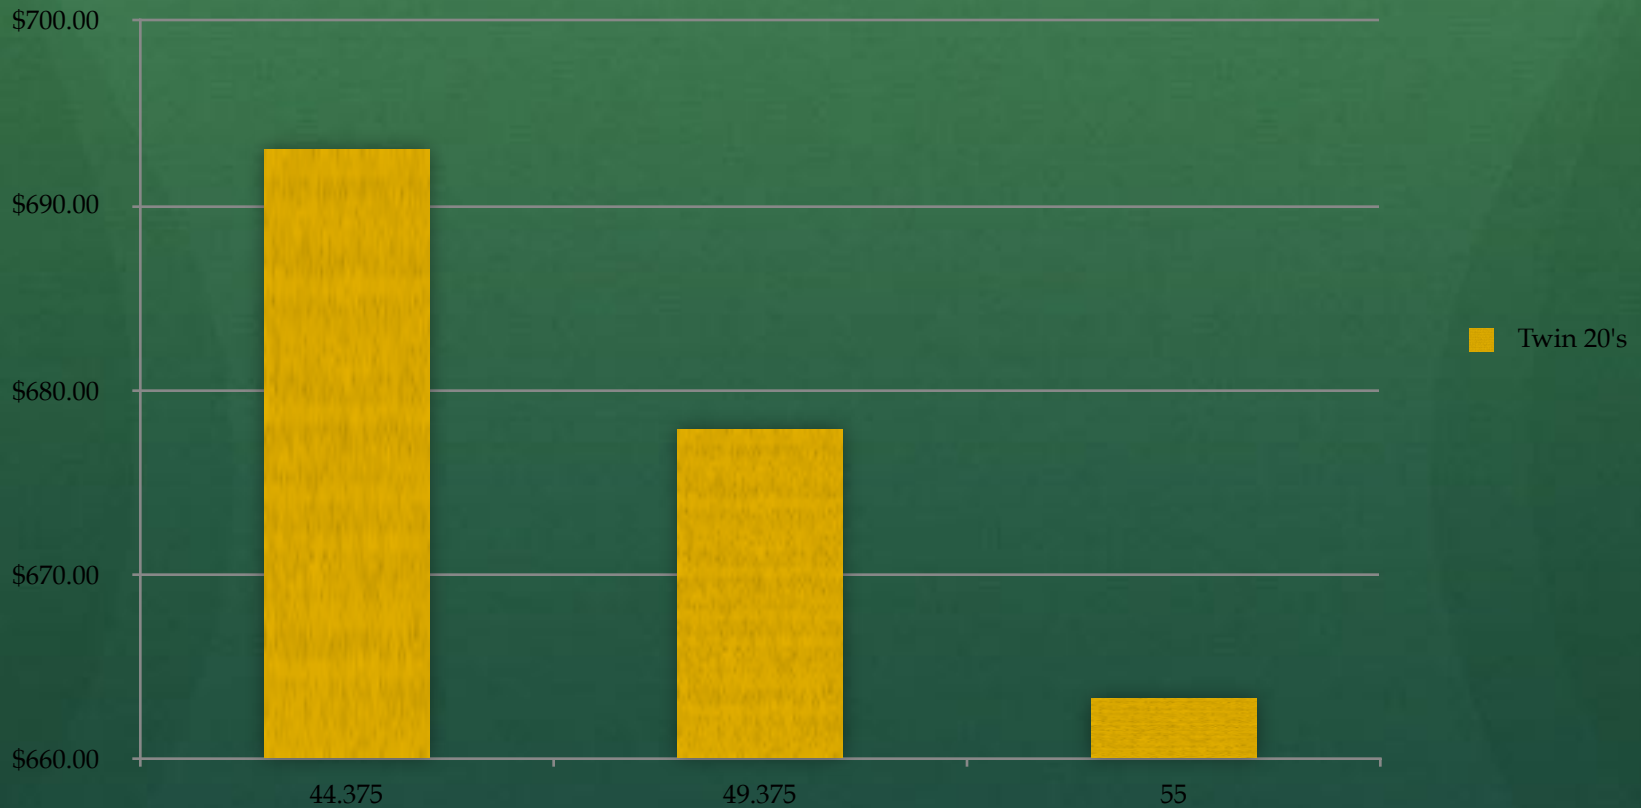

Twin 20" Corn

Population 2016

Twin 20's

Population 2016

20 Inch Rows

Intercropping

My Winter Wheat 11/22

Goal - Picture from Twitter